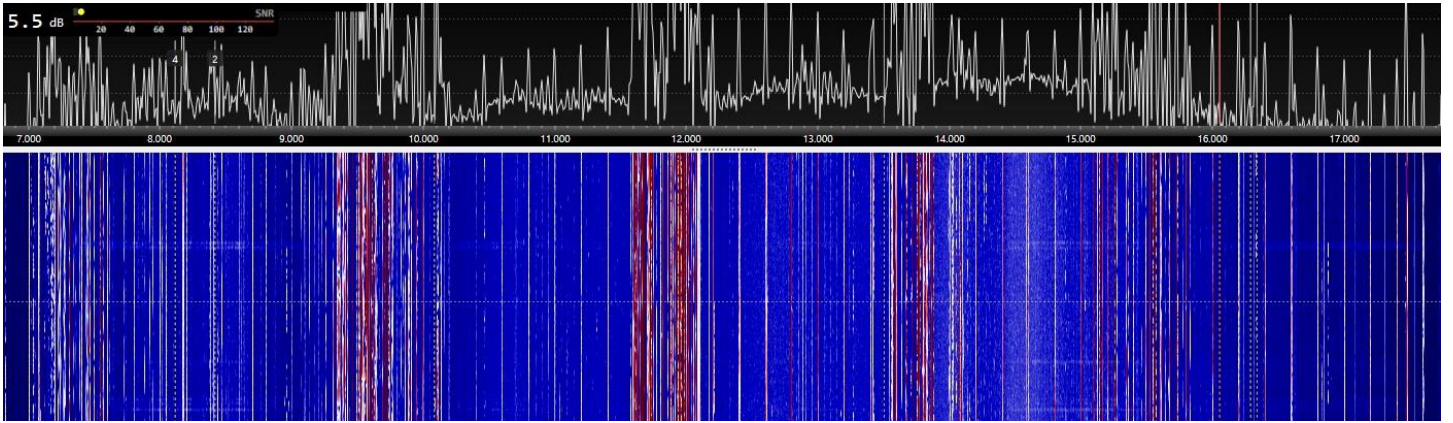

CONTENT

CONTENT.....	2
NOTE FROM THE EDITOR.....	3
VOICE STATIONS	3
MORSE STATIONS	22
DIGITAL MODES	37
DIPLOMATIC STATIONS.....	75
SPECIAL PURPOSE RADIO STATIONS.....	78
UTILITY ROUND-UP	79
RUSSIAN MILITARY.....	80
CONTRIBUTORS.....	82
LOGBOOK.....	83
LIST OF ACTIVE STATIONS.....	144
APPENDIX.....	146
COLOPHON	147